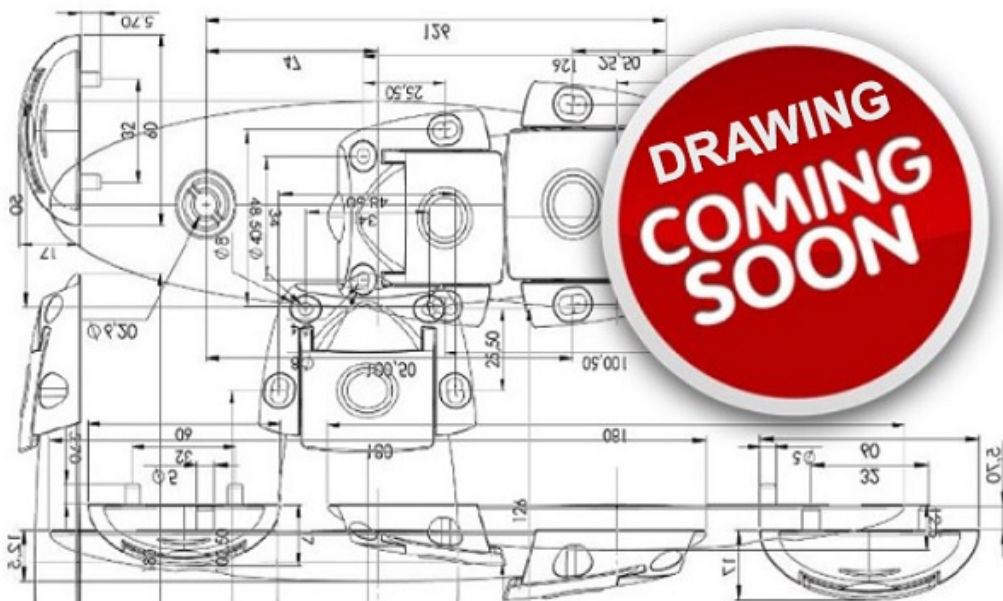

# PRODUCT SHEET

**Description:**

Glass Connector "Mini" 4-Way, 90 Degree, Brass Plated

**Item number:**

22.10.051-1

| Units | Box | Carton | HS Code    | Barcode   |
|-------|-----|--------|------------|---|
| Pcs.  | 30  | 300    | 8302420090 | <br>5704866082464 |