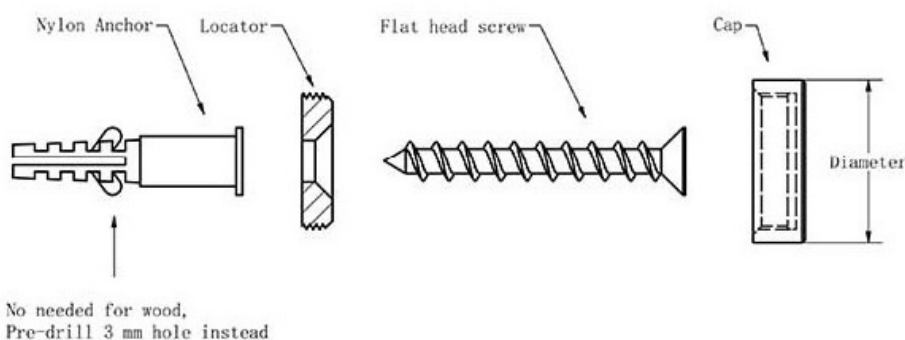

PRODUCT SHEET

Description:

Brass Mirror Cap ø15mm, Satin Silver, W/Locator,Screw & Wall Plug

Item number:

22.05.132-0

Units	Box	Carton	HS Code	Barcode
Pcs.	4	100	8302420099	
5704866513579				

Diameter	Cap Thickness	Locator Size	Bottom Hole Size
15mm	6mm	D12*L3.5mm	5mm