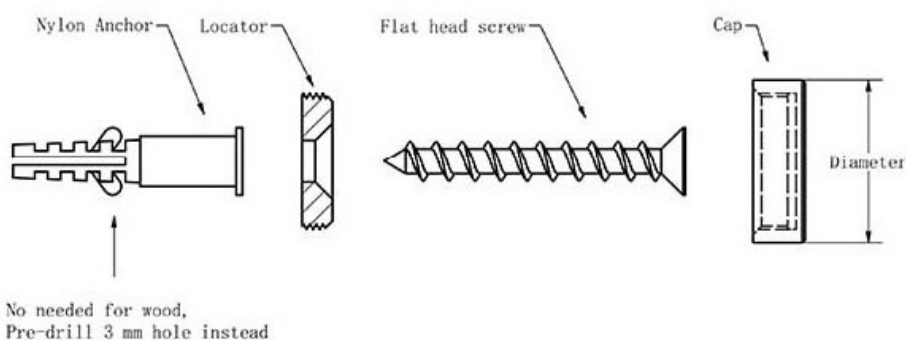

PRODUCT SHEET

Description:

Brass Mirror Cap ø15mm, SS-Look, W/Locator,Screw & Wall Plug

Item number:

22.05.131-0

Units	Box	Carton	HS Code	Barcode
Pcs.	4	100	8302420099	
				5704866513562

Diameter	Cap Thickness	Locator Size	Bottom Hole Size
15mm	6mm	D12*L3.5mm	5mm