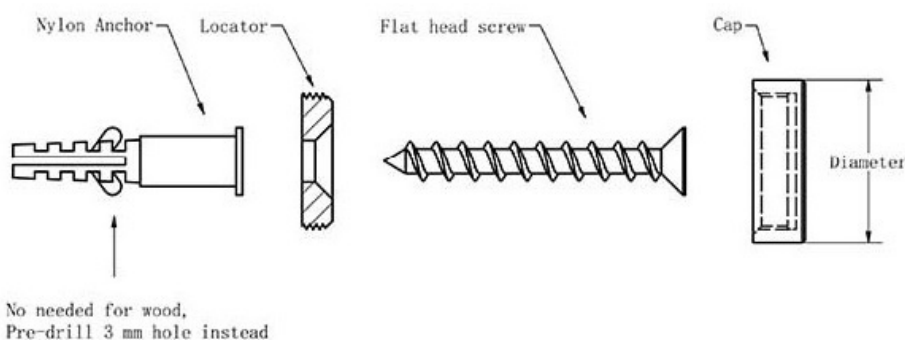

PRODUCT SHEET

Description:

Brass Mirror Cap ø15mm, CPL, W/Locator, Screw & Wall Plug

Item number:

22.05.130-0

| Units | Box | Carton | HS Code | Barcode |
|-------|-----|--------|------------|--|
| Pcs. | 4 | 100 | 8302420099 |  |
| | | | | 5704866513555 |

| Diameter | Cap Thickness | Locator Size | Bottom Hole Size |
|----------|---------------|--------------|------------------|
| 15mm | 6mm | D12*L3.5mm | 5mm |

SISO A/S

Mileparken 11
DK-2740 Skovlunde
Denmark
VAT: DK 24786013