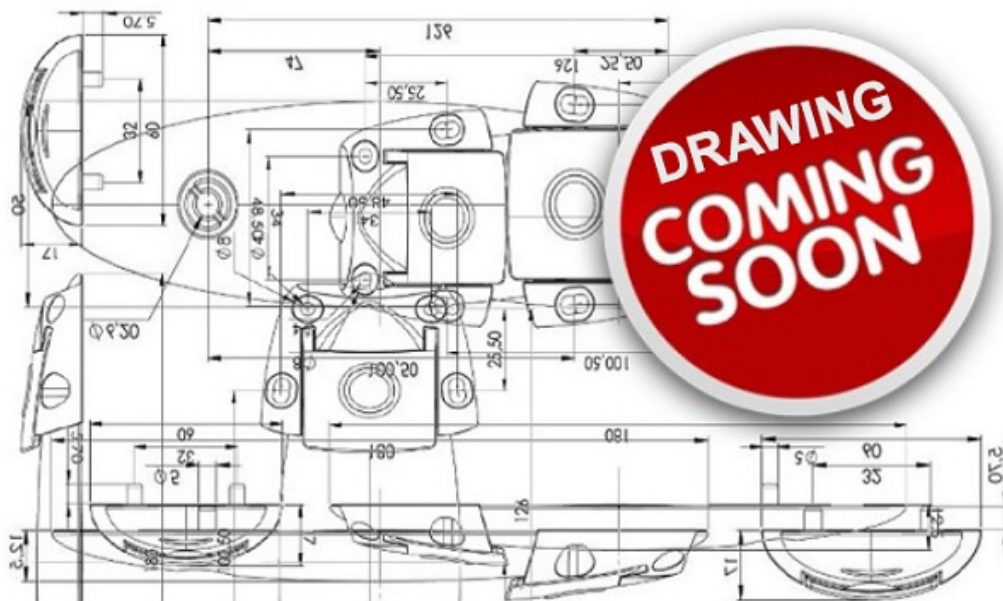

PRODUCT SHEET

Description:

Reflex Hinge No. 120, Small, Left, EB Finish

Item number:

22.05.025-0

Units	Box	Carton	HS Code	Barcode
Set	1	200	8302100090	 5704866080804

SISO A/S

Mileparken 11
DK-2740 Skovlunde
Denmark
VAT: DK 24786013