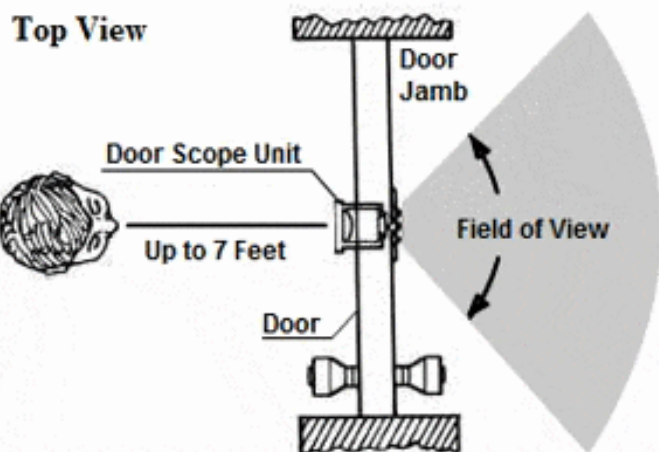

PRODUCT SHEET

Description:

Door Viewer ø38mm Brown PLastic, F/Door Thickness 50mm

Item number:

22.04.300-0

Units	Box	Carton	HS Code	Barcode
Pcs.	0	100	8302411000	
				5704866080705

SISO A/S
Mileparken 11
DK-2740 Skovlunde
Denmark
VAT: DK 24786013