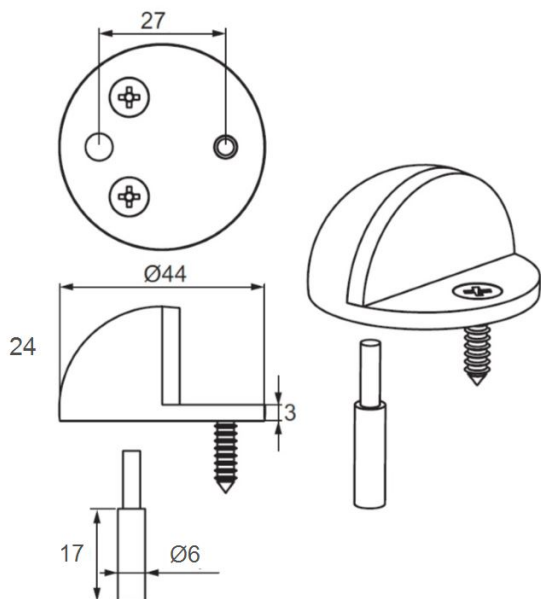

PRODUCT SHEET

Description:

Door Stopper "Half-Moon", $\varnothing$ 44mm, SS304 Brushed, Incl. 1 SS-304 Screw $\varnothing$ 4x30mm & Matching Floor Plug +SS304 Fixing, Pin $\varnothing$ 6x20mm

Item number:

22.04.100-2

Units	Box	Carton	HS Code	Barcode
Pcs.	10	100	8302411000	 5704866470063

SISO A/S

Mileparken 11
DK-2740 Skovlunde
Denmark
VAT: DK 24786013

Phone +45 45 830 900

www.siso.dk
siso@siso.dk

Danske Bank
Nytorv Branch
Copenhagen
SWIFT: DABADKKK

Account no.
4180 3112 112936
IBAN Account
DK7230003112112936