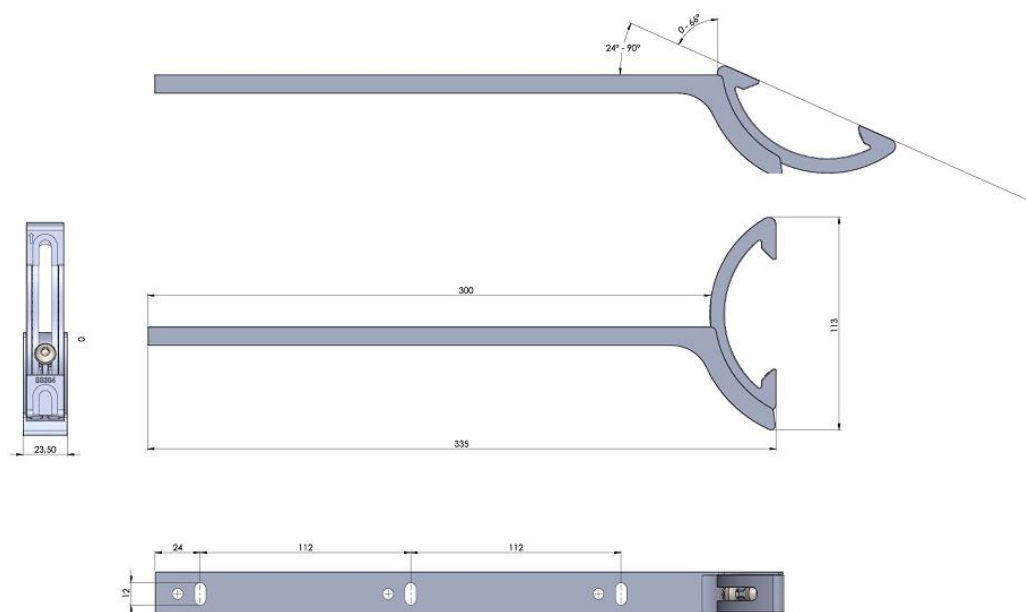

PRODUCT SHEET

Description:

Shelf Bracket "Slope", SS-304 Polished, For Sloping Walls from 0-66 Degree, F/Glass & Wood Shelves, Incl.: 2 Socket Screws M6x8mm DIN 7984, 2 x CSK Chipboard Screws, 5x50mm, 2 Plastic Wall Plugs $\varnothing$ 8x50mm, 1 x 4mm L-shaped Hex, Key, 2 Flat Washers, 3 x Suction Pads F/Glass Shelves

Item number:

22.02.801-0

Units	Box	Carton	HS Code	Barcode
Pcs.	1	24	8302500000	 5704866466509

SISO A/S

Mileparken 11
DK-2740 Skovlunde
Denmark
VAT: DK 24786013

Phone +45 45 830 900

www.siso.dk
siso@siso.dk

Danske Bank
Nytorv Branch
Copenhagen
SWIFT: DABADKKK

Account no.
4180 3112 112936
IBAN Account
DK7230003112112936