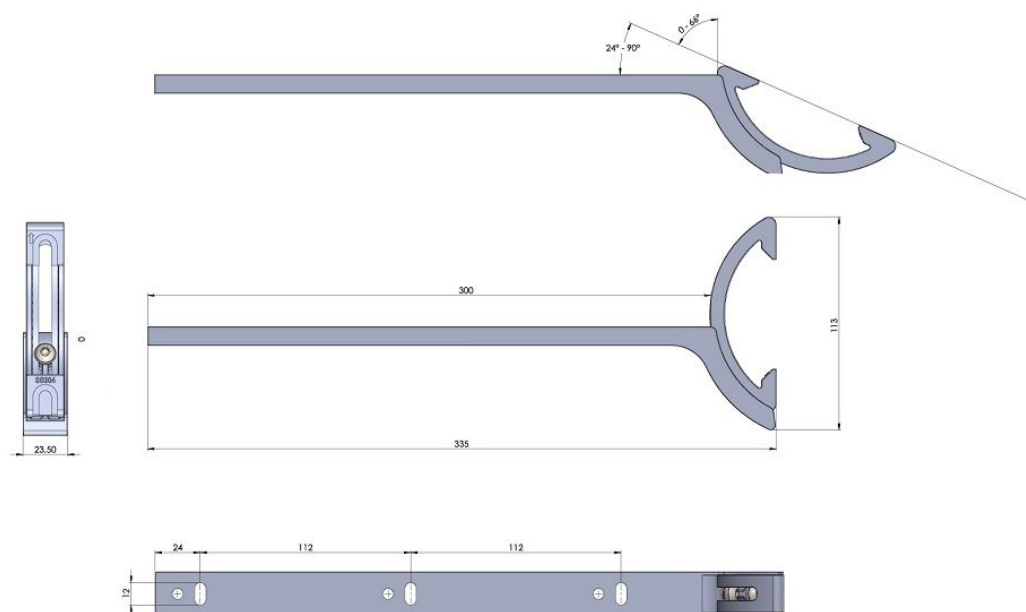

PRODUCT SHEET

Description:

Shelf Bracket "Slope", SS-304 Brushed, For Sloping Walls from 0-66 Degree, F/Glass & Wood Shelves, Incl.: 2 Socket Screws M6x8mm DIN 7984, 2 x CSK Chipboard Screws, 5x50mm, 2 Plastic Wall Plugs ø8x50mm, 1 x 4mm L-shaped Hex, Key, 2 Flat Washers, 3 x Suction Pads F/Glass Shelves

Item number:

22.02.800-0

Units	Box	Carton	HS Code	Barcode
Pcs.	1	36	8302500000	
				5704866466493

SISO A/S

Mileparken 11
DK-2740 Skovlunde
Denmark
VAT: DK 24786013

Phone +45 45 830 900

www.siso.dk
siso@siso.dk