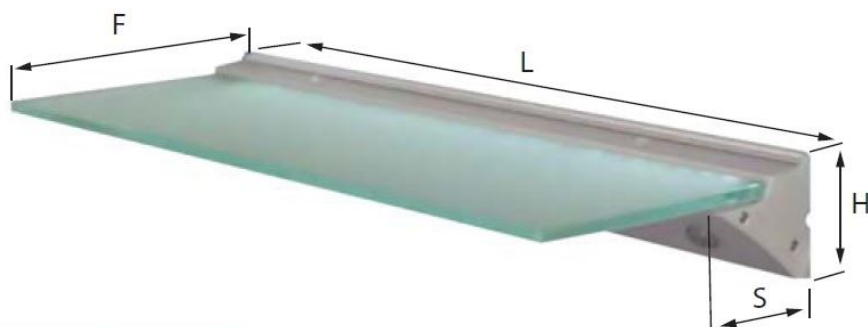

PRODUCT SHEET

Description:

ALU. Shelf 450mm, Anodized, White LED, With 8mm Glass Plate

Item number:

22.02.710-0

Units	Box	Carton	HS Code	Barcode
Pcs.	1	1	9405119090	 5704866080347

LxFxSxH
450 x 175 x 70 x 65 mm
500 x 175 x 70 x 65 mm
600 x 175 x 70 x 65 mm
900 x 175 x 70 x 65 mm
1200 x 175 x 70 x 65 mm