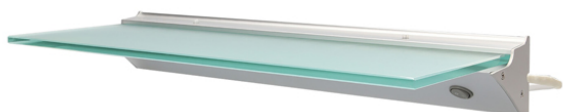

PRODUCT SHEET

Description:

ALU. Shelf 450mm, Anodized, White LED, With 8mm Glass Plate

Item number:

22.02.710-0

Units	Box	Carton	HS Code	Barcode
Pcs.	1	1	9405119090	 5704866080347

LxFxSxH
450 x 175 x 70 x 65 mm
500 x 175 x 70 x 65 mm
600 x 175 x 70 x 65 mm
900 x 175 x 70 x 65 mm
1200 x 175 x 70 x 65 mm