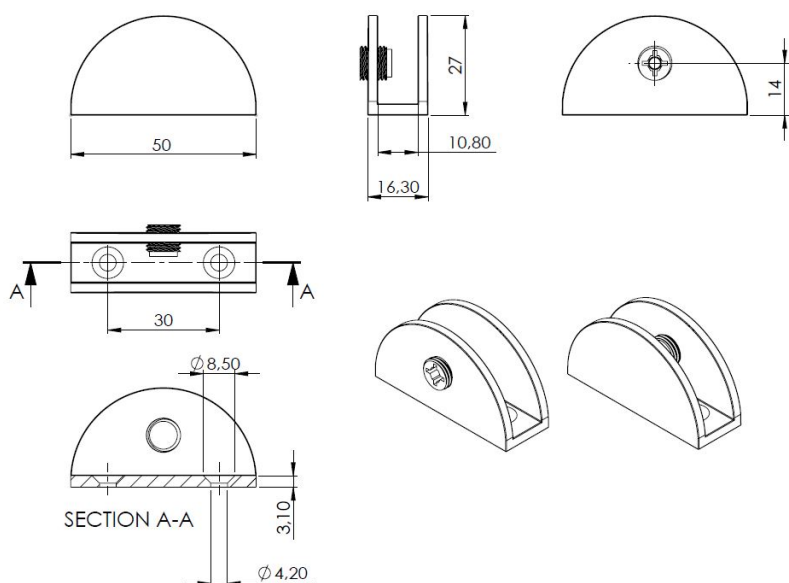

PRODUCT SHEET

Description:

Shelf Support "Half-Moon", SS-Look, 50x27x16mm, 4-8mm Glass, W/2 Mounting Holes \varnothing 4mm, Tightning Screw W/Hex Hole 4mm

Item number:

22.02.573-1

Units	Box	Carton	HS Code	Barcode
Pcs.	1	200	8302420090	
				5704866080033