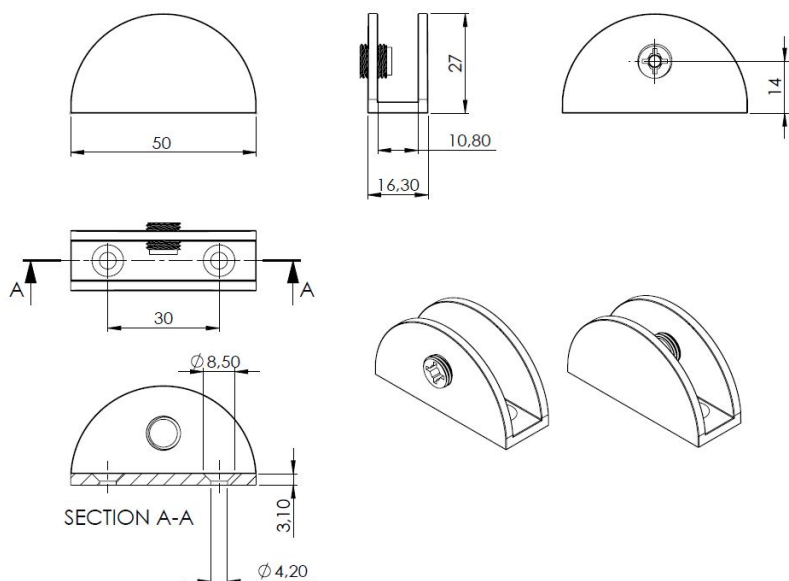

PRODUCT SHEET

Description:

Shelf Support "Half-Moon",Alu Finish,50x27x16mm,4-8mm Glass, W/2 Mounting Holes \varnothing 4mm, Tightning Screw W/Hex Hole 4mm

Item number:

22.02.571-1

Units	Box	Carton	HS Code	Barcode
Pcs.	1	200	8302420090	 5704866080002