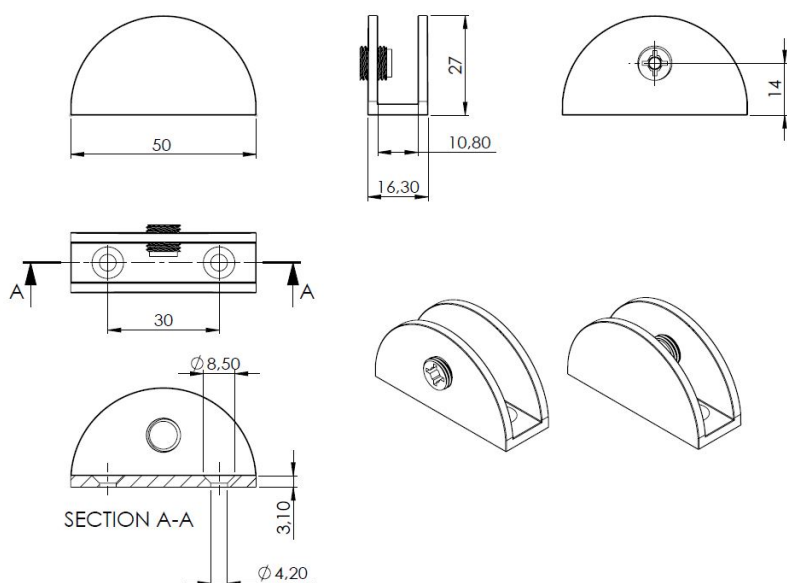

PRODUCT SHEET

Description:

Shelf Support "Half-Moon", Polished Brass Look, 50x27x16mm, 4-8mm Glass, W/2 Mounting Holes
 ø4mm, Tightning Screw, W/Hex Hole 4mm

Item number:

22.02.570-8

Units	Box	Carton	HS Code	Barcode
Pcs.	1	200	8302420090	
				5704866514804