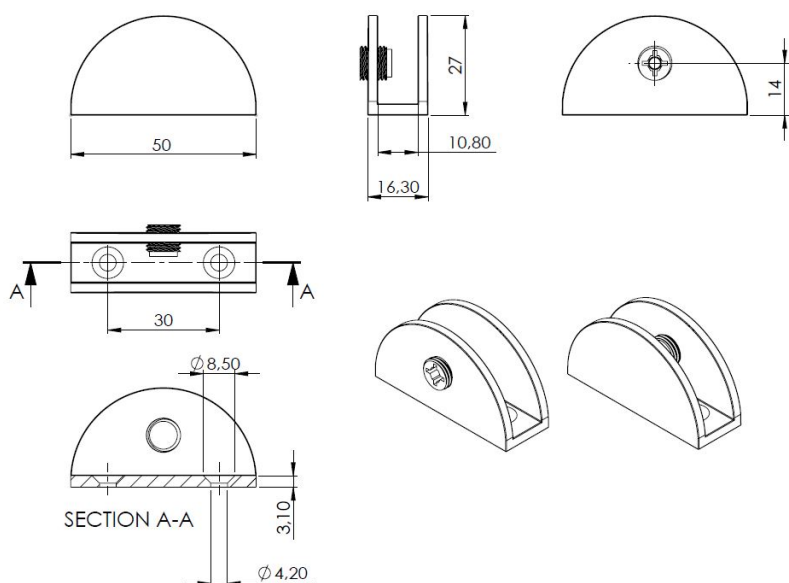

PRODUCT SHEET

Description:

Shelf Support "Half-Moon", CPL, 50x27x16mm, 4-8mm Glass, W/2 Mounting Holes \varnothing 4mm, Tightning Screw W/Hex Hole 4mm

Item number:

22.02.570-1

Units	Box	Carton	HS Code	Barcode
Pcs.	1	200	8302420090	
				5704866079983