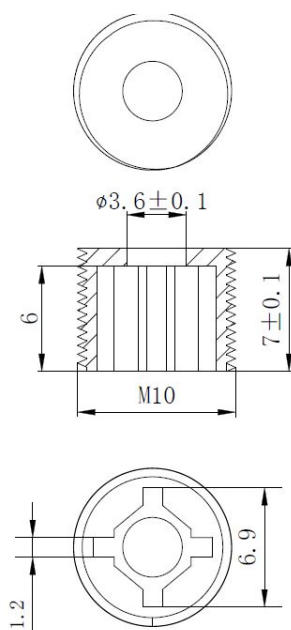

PRODUCT SHEET

Description:

Extra Zamak Screw W/Soft Tip F/Shelf Support "Square" & "Mus"

Item number:

22.02.564-0

Units	Box	Carton	HS Code	Barcode
Pcs.	500	500	7318154290	 5704866485227

SISO A/S

Mileparken 11
DK-2740 Skovlunde
Denmark
VAT: DK 24786013

Phone +45 45 830 900

www.siso.dk
siso@siso.dk

Danske Bank
Nytorv Branch
Copenhagen
SWIFT: DABADKKK

Account no.
4180 3112 112936
IBAN Account
DK7230003112112936