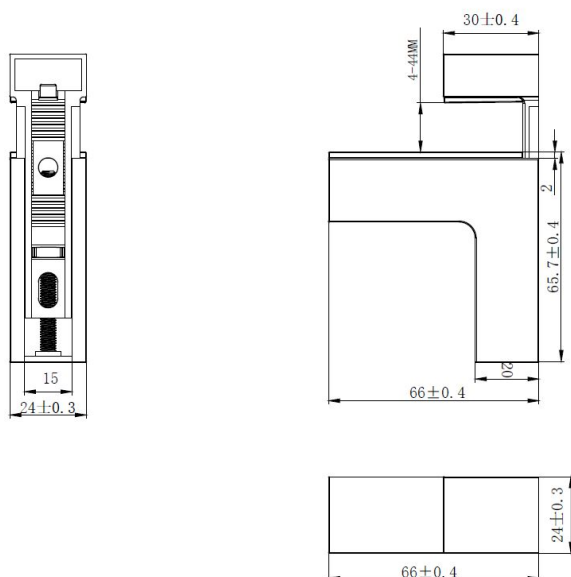

## Description:

Shelf Bracket #54 F/Glass & Wood, 4-40mm Black Matt

## Item number:

22.02.558-0

Units	Box	Carton	HS Code	Barcode
Pcs.	1	100	8302420090	
				5704866504645