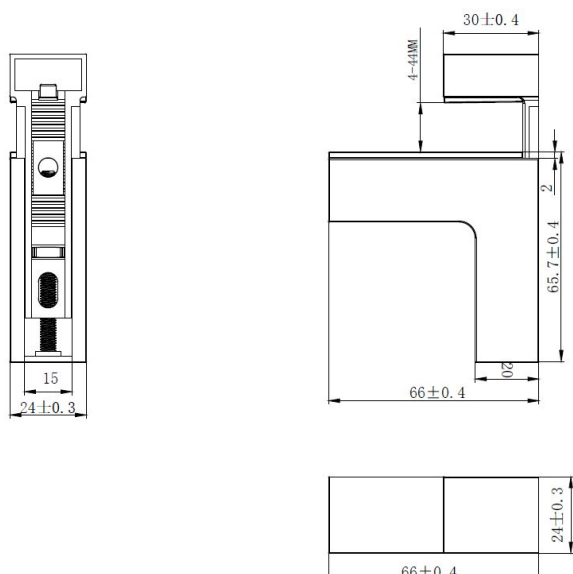

## Description:

Shelf Bracket #54 F/Glass & Wood, 4-40mm SS-Look

## Item number:

22.02.557-0

Units	Box	Carton	HS Code	Barcode
Pcs.	1	100	8302420090	
				5704866102889