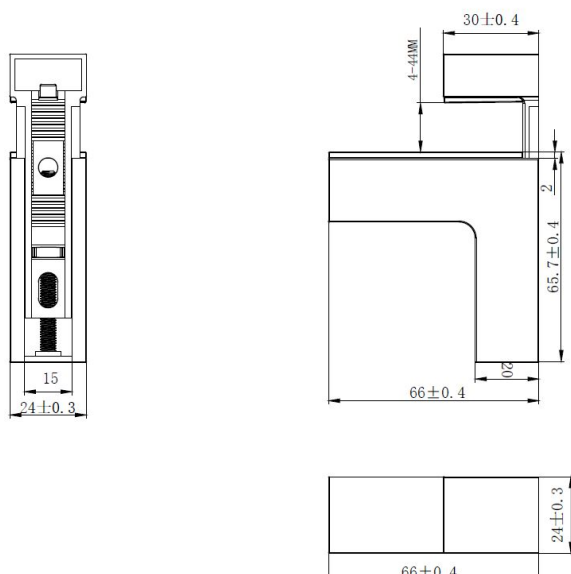

PRODUCT SHEET

Description:

Shelf Bracket #54 F/Glass & Wood, 4-40mm Chrome Plated

Item number:

22.02.555-0

Units	Box	Carton	HS Code	Barcode
Pcs.	1	100	8302420090	 5704866102865

SISO A/S

Mileparken 11
DK-2740 Skovlunde
Denmark
VAT: DK 24786013