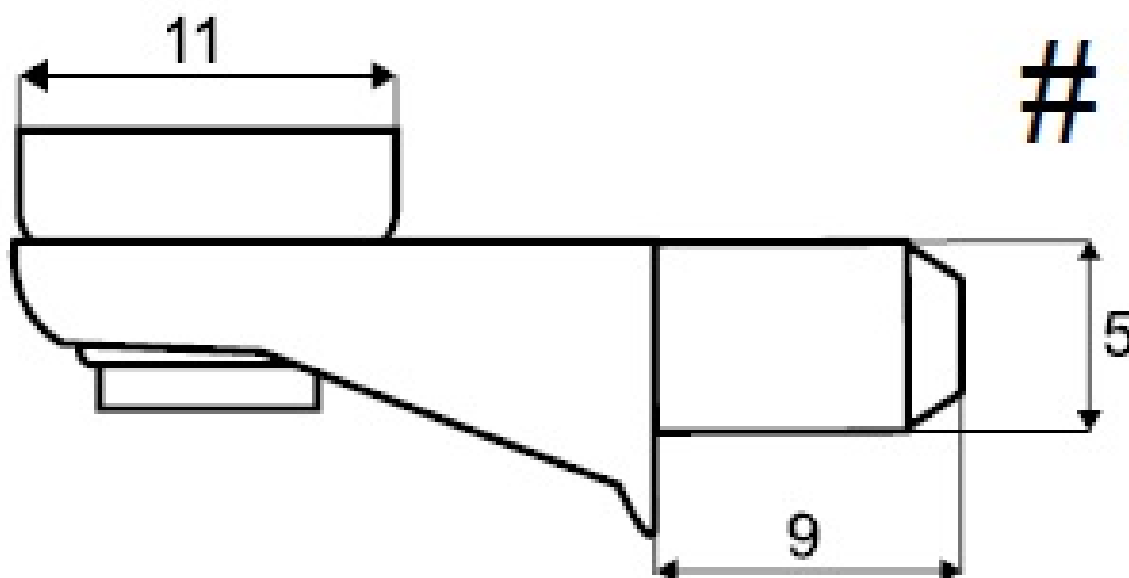

## PRODUCT SHEET

**Description:**

Shelf Support W/Suction Pad #215, ø5mm, Nickel Plated

**Item number:**

22.02.241-1

Units	Box	Carton	HS Code	Barcode
Pcs.	400	4000	8302420090	 5704866079235