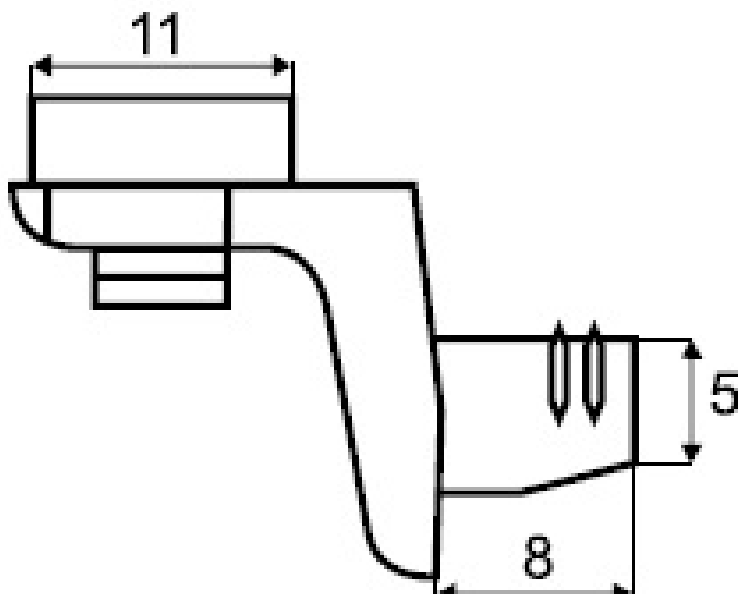

PRODUCT SHEET

Description:

Shelf Support W/Suction Pad #213, ø5mm, Nickel Plated

Item number:

22.02.240-1

Units	Box	Carton	HS Code	Barcode
Pcs.	400	4000	8302420090	 5704866079211

213