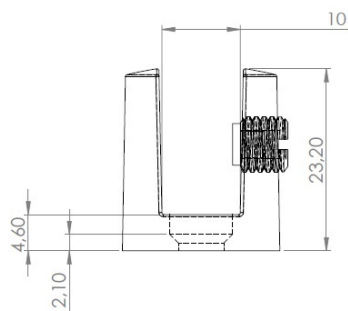

PRODUCT SHEET

Description:

Shelf Support Cylindrical, Alu, \varnothing 20mm, Glass Thickness 8-10mm

Item number:

22.02.213-0

Units	Box	Carton	HS Code	Barcode
Pcs.	1	500	8302420090	
				5704866078986

SISO A/S