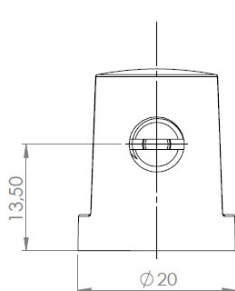

PRODUCT SHEET

Description:

Shelf Support Cylindrical, Alu, \varnothing 20mm, Glass Thickness 8-10mm

Item number:

22.02.213-0

Units	Box	Carton	HS Code	Barcode
Pcs.	1	500	8302420090	
				5704866078986

SISO A/S