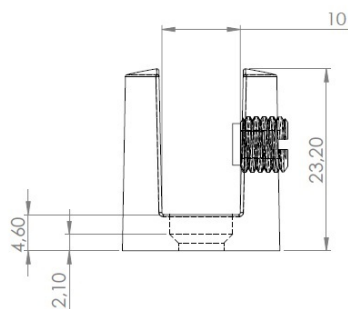

PRODUCT SHEET

Description:

Shelf Support Cylindrical, Polished Brass Look $\varnothing 20\text{mm}$, Glass Thickness 8-10mm

Item number:

22.02.210-8

| Units | Box | Carton | HS Code | Barcode |
|-------|-----|--------|------------|--|
| Pcs. | 1 | 500 | 8302420090 |  |
| | | | | 5704866513302 |