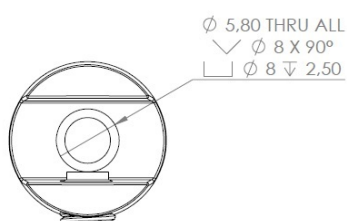

PRODUCT SHEET

Description:

Shelf Support Cylindrical, Polished Brass Look $\varnothing 20\text{mm}$, Glass Thickness 8-10mm

Item number:

22.02.210-8

| Units | Box | Carton | HS Code | Barcode |
|-------|-----|--------|------------|--|
| Pcs. | 1 | 500 | 8302420090 |  |
| | | | | 5704866513302 |