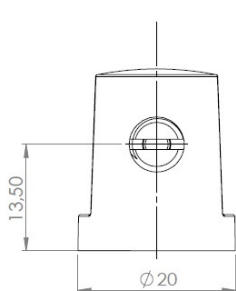

PRODUCT SHEET

Description:

Shelf Support Cylindrical, Polished Brass Look $\varnothing 20\text{mm}$, Glass Thickness 8-10mm

Item number:

22.02.210-8

| Units | Box | Carton | HS Code | Barcode |
|-------|-----|--------|------------|--|
| Pcs. | 1 | 500 | 8302420090 |  |
| | | | | 5704866513302 |