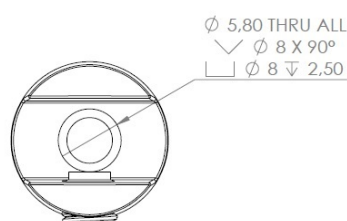

PRODUCT SHEET

Description:

Shelf Support Cylindrical, CPL, \varnothing 20mm, Glass Thickness 8-10mm

Item number:

22.02.210-1

Units	Box	Carton	HS Code	Barcode
Pcs.	1	500	8302420090	
				5704866078948

SISO A/S