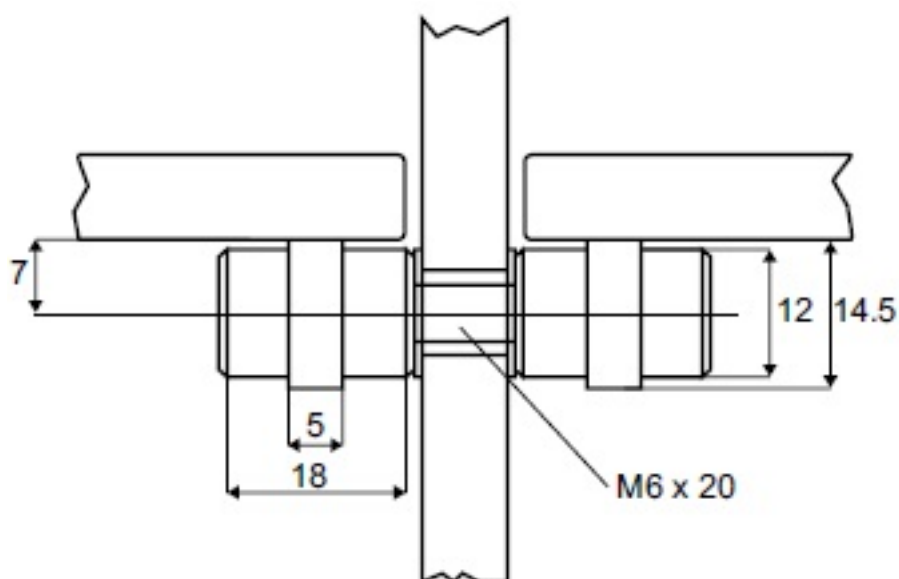

PRODUCT SHEET

Description:

Glass Shelf Support "Double", Brass, NPL,W/2 Washers+Tube In Transparent Plastic

Item number:

22.02.116-1

Units	Box	Carton	HS Code	Barcode
Pcs.	250	500	8302420090	 5704866078788

SISO A/S