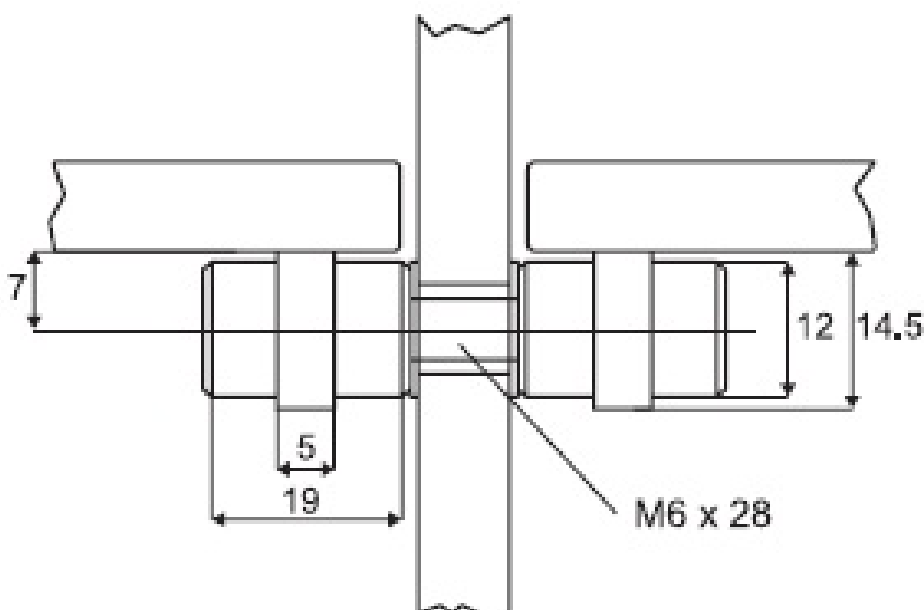

PRODUCT SHEET

Description:

Glass Shelf Support "Double", Steel, CPL, W/2 Transparent Rings

Item number:

22.02.111-0

Units	Box	Carton	HS Code	Barcode
Pcs.	30	900	8302420090	 5704866078719

SISO A/S

Mileparken 11
DK-2740 Skovlunde
Denmark
VAT: DK 24786013