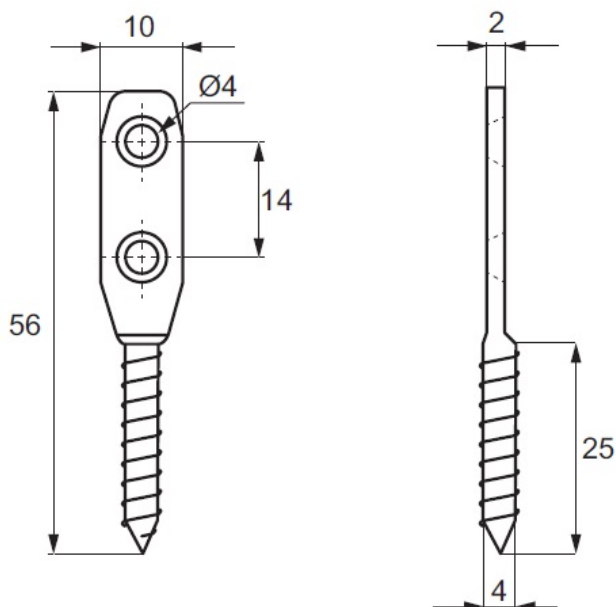

PRODUCT SHEET

Description:

Shelf Support "Paddle" 56x10x2mm, Thread $\varnothing$ 4x25mm, BZP

Item number:

22.02.096-0

Units	Box	Carton	HS Code	Barcode
Pcs.	1	3200	8302420090	 5704866460293

SISO A/S

Mileparken 11
DK-2740 Skovlunde
Denmark
VAT: DK 24786013

Phone +45 45 830 900

www.siso.dk
siso@siso.dk

Danske Bank
Nytorv Branch
Copenhagen
SWIFT: DABADKKK

Account no.
4180 3112 112936
IBAN Account
DK7230003112112936