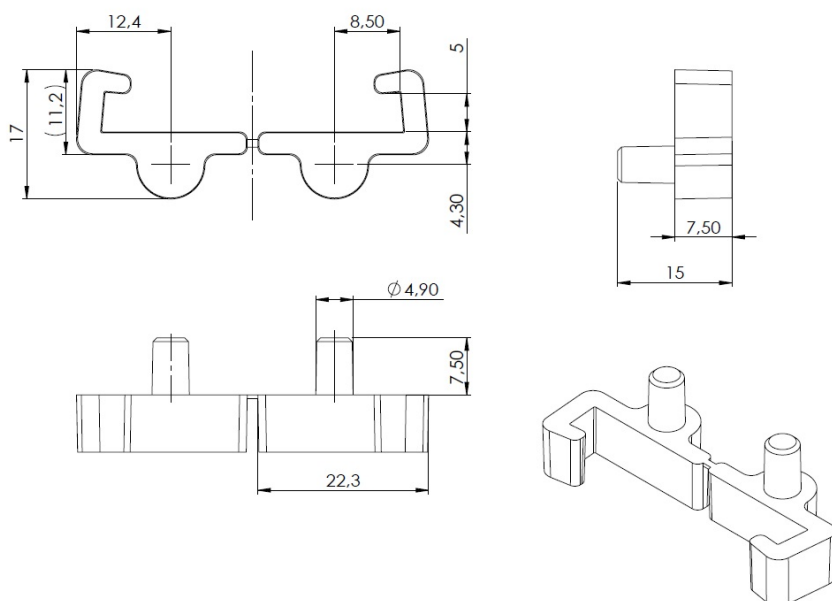

PRODUCT SHEET

Description:

Glass Support 1630, W/Slide Lock, Transparent Plastic, \varnothing 5mm, Moulded Left+Right Hand as a Set.
Distance: 9.5mm from Edge, to Bore Hole

Item number:

22.02.082-0

Units	Box	Carton	HS Code	Barcode
Set	1	3300	3926300090	 5704866078542