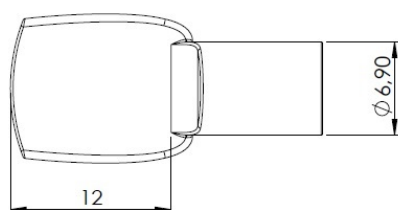

PRODUCT SHEET

Description:

Shelf Support Plug "Spade", 23mm, Steel, Brass Plated

Item number:

22.02.015-2

Units	Box	Carton	HS Code	Barcode
Pcs.	500	3000	8302420090	 5704866077989

SISO A/S

Mileparken 11
DK-2740 Skovlunde
Denmark
VAT: DK 24786013