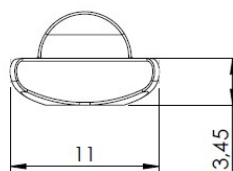

PRODUCT SHEET

Description:

Shelf Support Plug "Spade", 23mm, Steel, Brass Plated

Item number:

22.02.015-2

Units	Box	Carton	HS Code	Barcode
Pcs.	500	3000	8302420090	 5704866077989

SISO A/S

Mileparken 11
DK-2740 Skovlunde
Denmark
VAT: DK 24786013