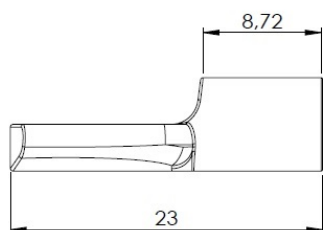

PRODUCT SHEET

Description:

Shelf Support Plug "Spade", 23mm, Steel, Brass Plated

Item number:

22.02.015-2

Units	Box	Carton	HS Code	Barcode
Pcs.	500	3000	8302420090	 5704866077989

SISO A/S

Mileparken 11
DK-2740 Skovlunde
Denmark
VAT: DK 24786013