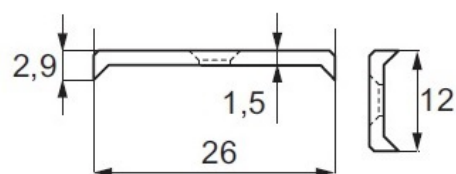

PRODUCT SHEET

Description:

Magnetic Catch, 4 KG, White, cc 32mm,W/Square Striking Plate

Item number:

22.01.028-2

Units	Box	Carton	HS Code	Barcode
Pcs.	100	1000	8302420090	 5704866502757

SISO A/S

Mileparken 11
DK-2740 Skovlunde
Denmark
VAT: DK 24786013