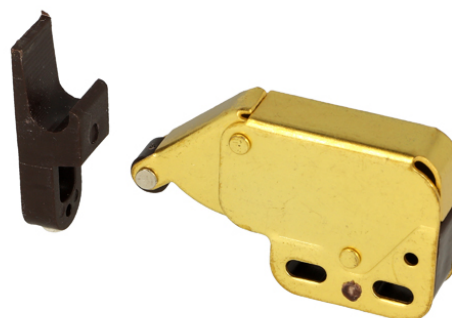

PRODUCT SHEET

Description:

Mini Latch Brown/BPL, 48,5x28x25mm, W/Striker & Screws

Item number:

22.01.010-2

Units	Box	Carton	HS Code	Barcode
Pcs.	50	500	8302420090	
				5704866116978

Open:

Closed: