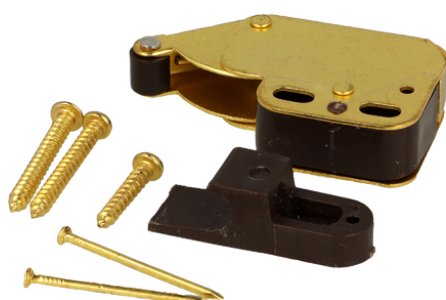

PRODUCT SHEET

Description:

Mini Latch Brown/BPL, 48,5x28x25mm, W/Striker & Screws

Item number:

22.01.010-2

Units	Box	Carton	HS Code	Barcode
Pcs.	50	500	8302420090	
				5704866116978

Open:

Closed: