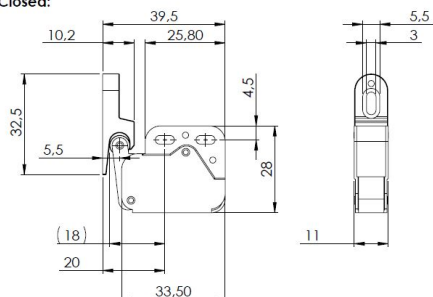

PRODUCT SHEET

Description:

Mini Latch Brown/BPL, 48,5x28x25mm, W/Striker & Screws

Item number:

22.01.010-2

Units	Box	Carton	HS Code	Barcode
Pcs.	50	500	8302420090	
				5704866116978

Open:

Closed: