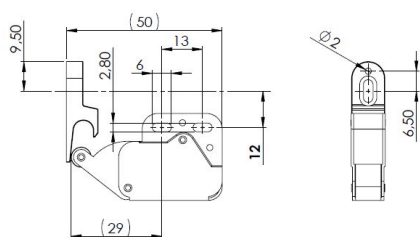

PRODUCT SHEET

Description:

Mini Latch Brown/BPL, 48,5x28x25mm, W/Striker & Screws

Item number:

22.01.010-2

Units	Box	Carton	HS Code	Barcode
Pcs.	50	500	8302420090	
				5704866116978

Open:

Closed: