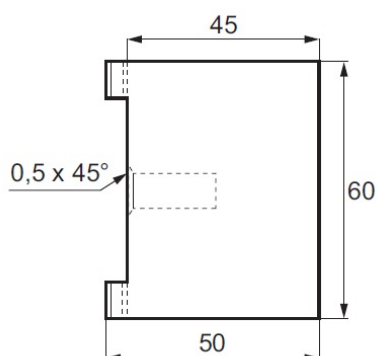

PRODUCT SHEET

Description:

Striker Plate F/Glass Door Lock "Thor", F/8mm Glass/Glass, Brushed Aluminum, 60x50x27 mm, No Drilling

Item number:

17.87.761-0

Units	Box	Carton	HS Code	Barcode
Pcs.	1	96	8301600090	
				5704866466608