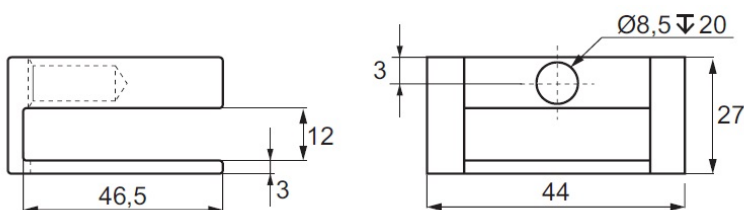

PRODUCT SHEET

Description:

Striker Plate F/Glass Door Lock "Thor", F/8mm Glass/Glass, Brushed Aluminum, 60x50x27 mm, No Drilling

Item number:

17.87.761-0

Units	Box	Carton	HS Code	Barcode
Pcs.	1	96	8301600090	
				5704866466608