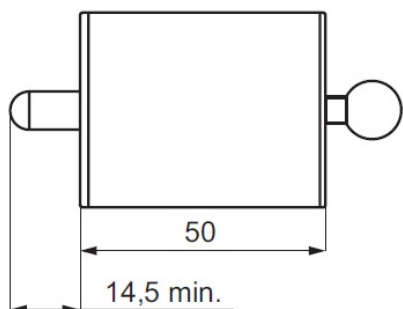

PRODUCT SHEET

Description:

Glass Door Lock "Thor", F/8mm Glass, Brushed Alu, 50x40x27mm, No Drilling, W/Locking Bolt, Incl. Striker Bushing $\varnothing 10 \times 25$ mm

Item number:

17.87.760-1

Units	Box	Carton	HS Code	Barcode
Pcs.	1	100	8302415000	 5704866514897