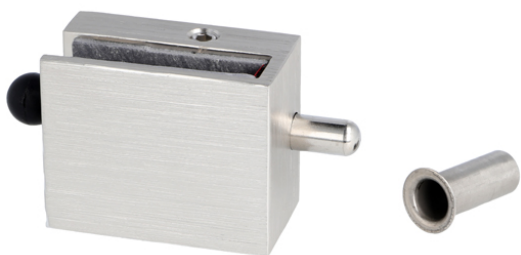

PRODUCT SHEET

Description:

Glass Door Lock "Thor", F/8mm Glass, Brushed Alu, 50x40x27mm, No Drilling, W/Locking Bolt, Incl. Striker Bushing $\varnothing 10 \times 25$ mm

Item number:

17.87.760-1

Units	Box	Carton	HS Code	Barcode
Pcs.	1	100	8302415000	 5704866514897