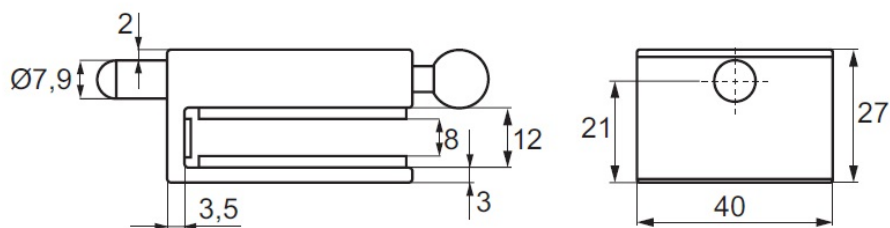

PRODUCT SHEET

Description:

Glass Door Lock "Thor", F/8mm Glass, Brushed Alu, 50x40x27mm, No Drilling, W/Locking Bolt, Incl. Striker Bushing $\varnothing 10 \times 25$ mm

Item number:

17.87.760-1

Units	Box	Carton	HS Code	Barcode
Pcs.	1	100	8302415000	 5704866514897