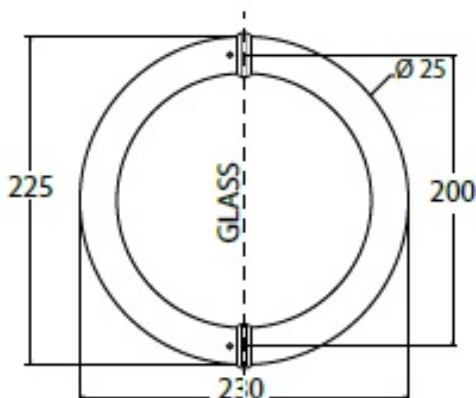

PRODUCT SHEET

Description:

Door Handle "Po" SS304 Polished, $\varnothing 25 \times 225 \text{mm}$. cc 200mm, 8-12mm Glass Thickness, Bore: $\varnothing 12 \text{mm}$

Item number:

17.87.119-0

Units	Box	Carton	HS Code	Barcode
Pair	1	10	8302415000	 5704866074995

SISO A/S

Mileparken 11
DK-2740 Skovlunde
Denmark
VAT: DK 24786013

Phone +45 45 830 900

www.siso.dk
siso@siso.dk

Danske Bank
Nytorv Branch
Copenhagen
SWIFT: DABADKKK

Account no.
4180 3112 112936
IBAN Account
DK7230003112112936