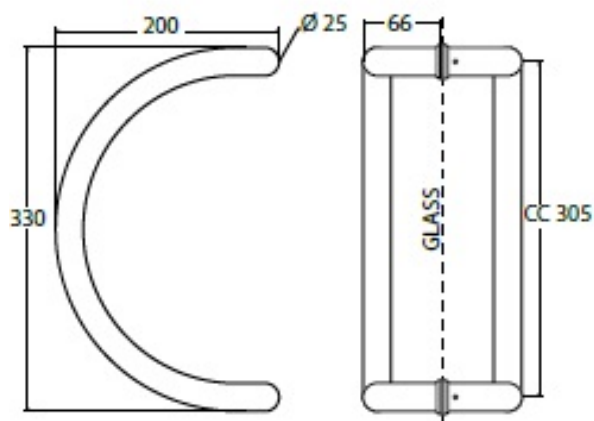

PRODUCT SHEET

Description:

Door Handle "Mosel" SS304 Brushed, $\varnothing 25 \times 330$ mm, cc 305mm, 8-12mm Glass Thickness

Item number:

17.87.106-1

Units	Box	Carton	HS Code	Barcode
Pair	1	5	8302415000	 5704866486446