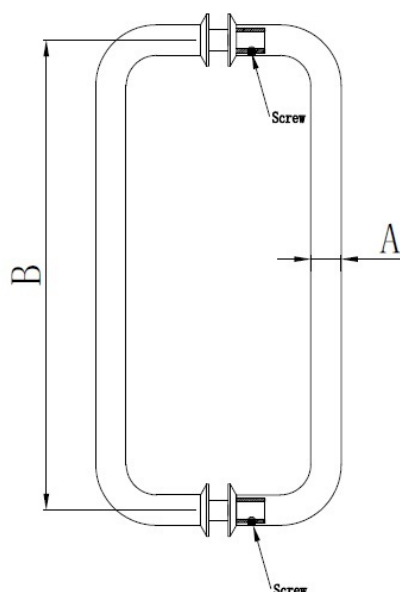

PRODUCT SHEET

Description:

Door Handle "Main" SS304 Brushed, $\varnothing 32 \times 632$ mm, cc 600mm, 8-12mm Glass Thickness, Bore: $\varnothing 12$ mm

Item number:

17.87.102-0

Units	Box	Carton	HS Code	Barcode
Pair	1	8	8302415000	 5704866074940

Item Number	A	B	Finish
17.87.090-0	$\varnothing 25$ mm	305mm	Polished
17.87.091-0	$\varnothing 25$ mm	305mm	Brushed
17.87.094-0	$\varnothing 25$ mm	450mm	Polished
17.87.095-0	$\varnothing 25$ mm	450mm	Brushed
17.87.101-0	$\varnothing 32$ mm	600mm	Polished
17.87.102-0	$\varnothing 32$ mm	600mm	Brushed