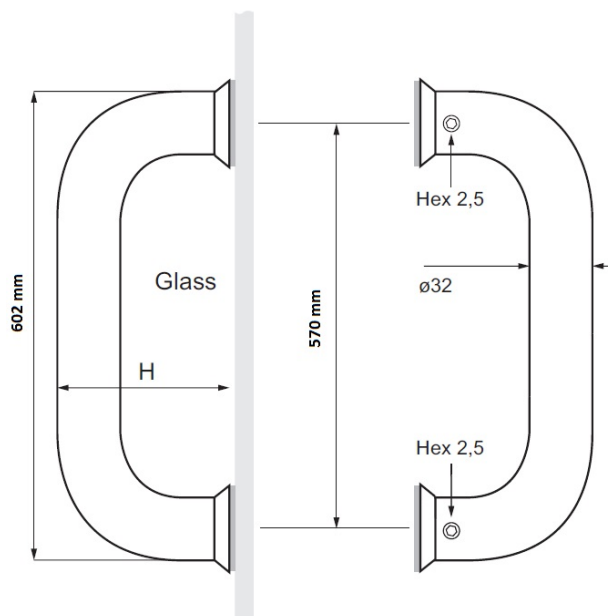

PRODUCT SHEET

Description:

Door Handle "Main" SS304 Brushed, $\varnothing 32 \times 602$ mm, cc 570mm, 8-12mm Glass Thickness, Bore: $\varnothing 12$ mm

Item number:

17.87.098-0

Units	Box	Carton	HS Code	Barcode
Pair	1	10	8302415000	 5704866441209