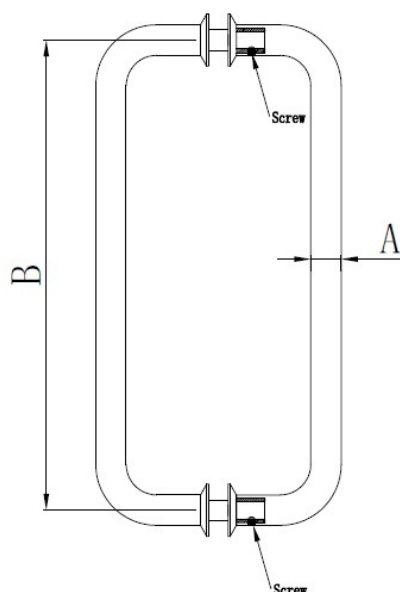

PRODUCT SHEET

Description:

Door Handle "Main" SS304 Polished, $\varnothing 25 \times 475$ mm, cc 450mm, 8-12mm Glass Thickness, Bore: $\varnothing 12$ mm

Item number:

17.87.094-0

Units	Box	Carton	HS Code	Barcode
Pair	1	10	8302415000	 5704866074919

Item Number	A	B	Finish
17.87.090-0	$\varnothing 25$ mm	305mm	Polished
17.87.091-0	$\varnothing 25$ mm	305mm	Brushed
17.87.094-0	$\varnothing 25$ mm	450mm	Polished
17.87.095-0	$\varnothing 25$ mm	450mm	Brushed
17.87.101-0	$\varnothing 32$ mm	600mm	Polished
17.87.102-0	$\varnothing 32$ mm	600mm	Brushed