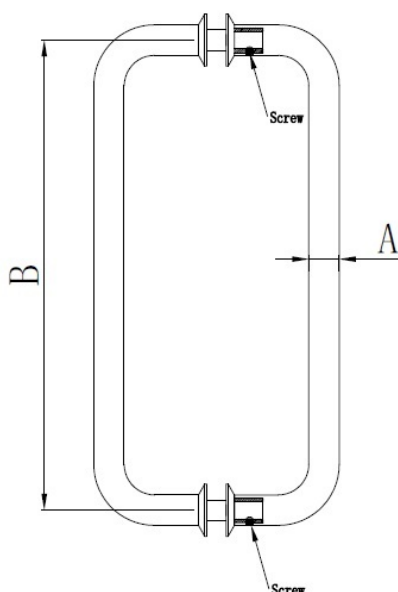

PRODUCT SHEET

Description:

Door Handle "Main" SS304 Polished, $\varnothing 25 \times 330 \text{mm}$, cc 305mm, 8-12mm Glass Thickness, Bore: $\varnothing 12 \text{mm}$

Item number:

17.87.090-1

Units	Box	Carton	HS Code	Barcode
Pair	1	10	8302415000	 5704866453592

Item Number	A	B	Finish
17.87.090-0	$\varnothing 25 \text{mm}$	305mm	Polished
17.87.091-0	$\varnothing 25 \text{mm}$	305mm	Brushed
17.87.094-0	$\varnothing 25 \text{mm}$	450mm	Polished
17.87.095-0	$\varnothing 25 \text{mm}$	450mm	Brushed
17.87.101-0	$\varnothing 32 \text{mm}$	600mm	Polished
17.87.102-0	$\varnothing 32 \text{mm}$	600mm	Brushed