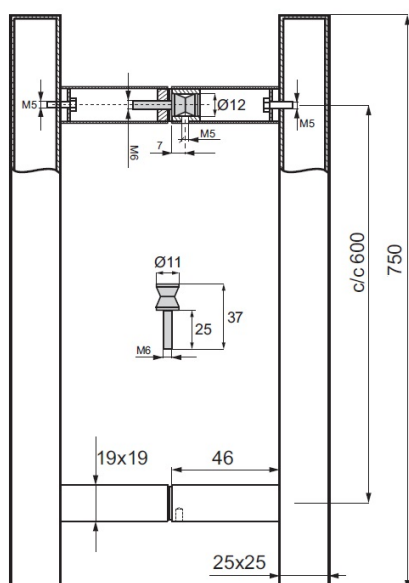

PRODUCT SHEET

Description:

Door Handle "Sava" SS304 Polished, 25x25x750mm, cc 600mm, 8-12mm Glass Thickness, Bore: $\varnothing 12$ mm

Item number:

17.87.075-0

Units	Box	Carton	HS Code	Barcode
Pair	1	5	8302415000	 5704866485432