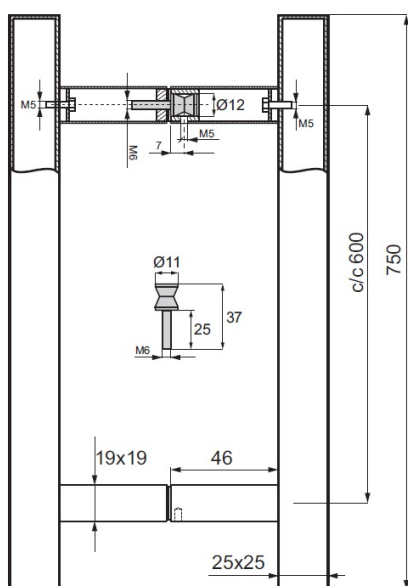

PRODUCT SHEET

Description:

Door Handle "Sava" SS304 Brushed, 25x25x750mm, cc 600mm, 8-12mm Glass Thickness, Bore: $\varnothing 12$ mm

Item number:

17.87.074-0

Units	Box	Carton	HS Code	Barcode
Pair	1	10	8302415000	 5704866485425