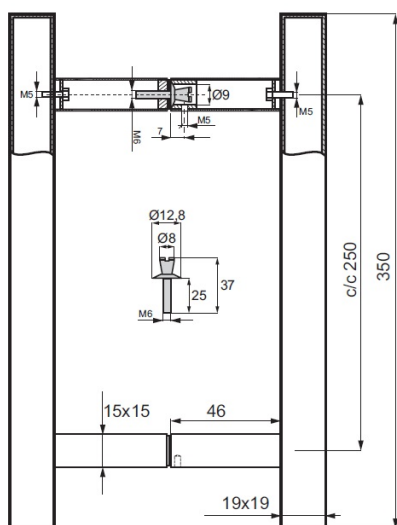

PRODUCT SHEET

Description:

Door Handle "Sava" SS304 Polished, 19x19x350mm, cc 250mm, 8-12mm Glass Thickness, Bore: \varnothing 12mm

Item number:

17.87.071-0

Units	Box	Carton	HS Code	Barcode
Pair	1	10	8302415000	 5704866485395