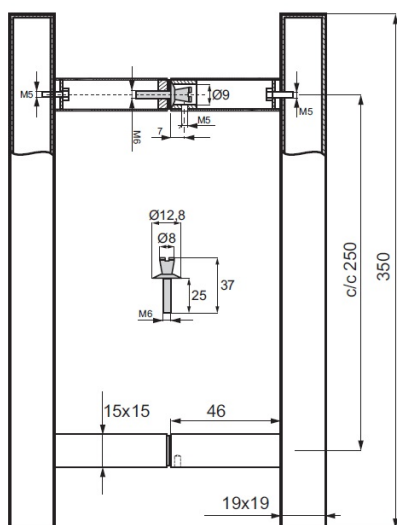

PRODUCT SHEET

Description:

Door Handle "Sava" SS304 Brushed, 19x19x350mm, cc 250mm, 8-12mm Glass Thickness, Bore: $\varnothing 12\text{mm}$

Item number:

17.87.070-0

Units	Box	Carton	HS Code	Barcode
Pair	1	10	8302415000	
				5704866485388