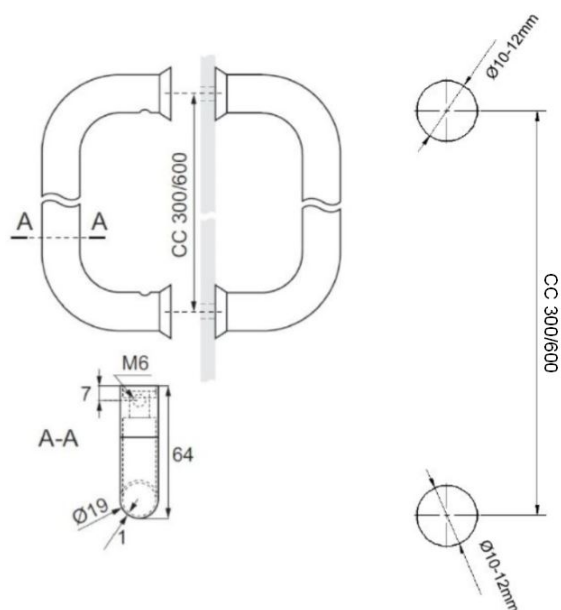

PRODUCT SHEET

Description:

Door Handle "Thames" SS304 Brushed, $\varnothing 19 \times 620$ mm, cc 600mm, 8-12mm Glass Thickness, Bore: $\varnothing 8$ mm

Item number:

17.87.057-0

Units	Box	Carton	HS Code	Barcode
Pair	1	10	8302415000	 5704866462792