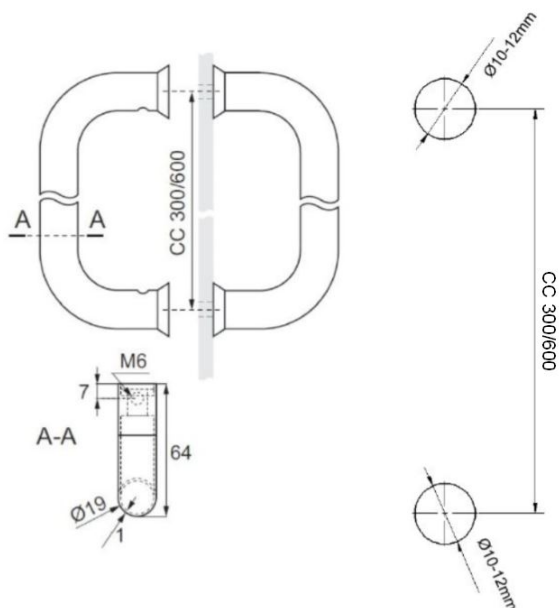

PRODUCT SHEET

Description:

Door Handle "Thames" SS304 Brushed, $\varnothing 19 \times 320$ mm, cc 300mm, 8-12mm Glass Thickness, R30 Bended Corners, Bore: $\varnothing 8$ mm

Item number:

17.87.055-0

| Units | Box | Carton | HS Code | Barcode |
|-------|-----|--------|------------|---|
| Pair | 1 | 10 | 8302415000 |  5704866462761 |