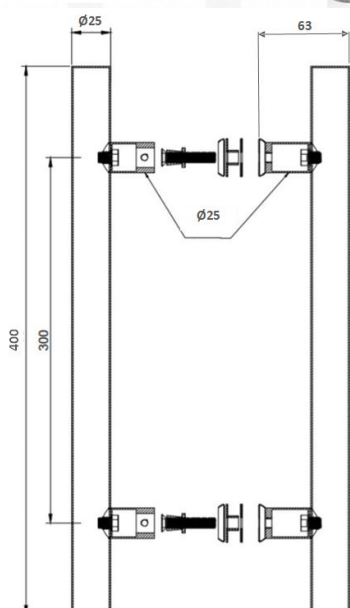

PRODUCT SHEET

Description:

Sauna Door Handle "Drava" SS304 Brushed, $\varnothing 25 \times 400$ mm, cc 300mm 8-12mm Glass Thickness, Bore: $\varnothing 12$ mm; Beech Wood - lacquered

Item number:

17.87.054-0

Units	Box	Carton	HS Code	Barcode
Set	1	20	8302415000	 5704866511803

SISO A/S

Mileparken 11
DK-2740 Skovlunde
Denmark
VAT: DK 24786013

Phone +45 45 830 900

www.siso.dk
siso@siso.dk

Danske Bank
Nytorv Branch
Copenhagen
SWIFT: DABADKKK

Account no.
4180 3112 112936
IBAN Account
DK7230003112112936