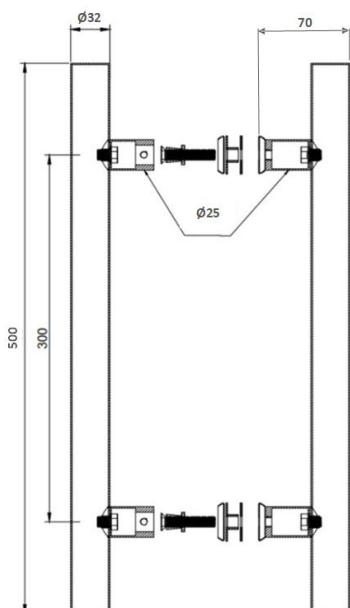

PRODUCT SHEET

Description:

Sauna Door Handle "Drava" Matt black, $\varnothing 32 \times 500 \text{mm}$, cc 300mm Wooden & Metal Matt Black Colour

Item number:

17.87.053-5

Units	Box	Carton	HS Code	Barcode
Set	1	1	8302415000	 5704866514415