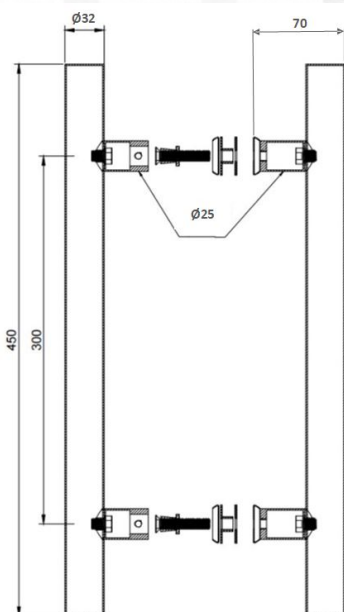

PRODUCT SHEET

Description:

Sauna Door Handle "Drava" SS304 Brushed, $\varnothing 32 \times 450 \text{mm}$, cc 300mm 8-12mm Glass Thickness, Bore: $\varnothing 12 \text{mm}$; Beech Wood - lacquered

Item number:

17.87.052-0

Units	Box	Carton	HS Code	Barcode
Set	1	20	8302415000	 5704866506472

SISO A/S

Mileparken 11
DK-2740 Skovlunde
Denmark
VAT: DK 24786013

Phone +45 45 830 900

www.siso.dk
siso@siso.dk

Danske Bank
Nytorv Branch
Copenhagen
SWIFT: DABADKKK

Account no.
4180 3112 112936
IBAN Account
DK7230003112112936