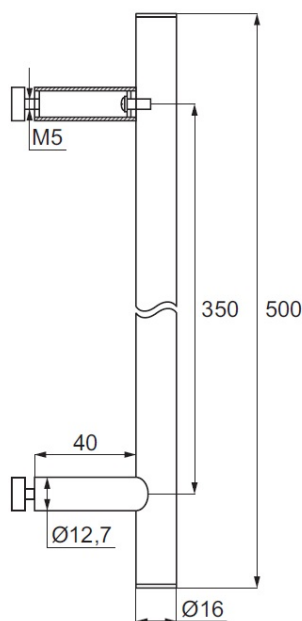

### Description:

Door Handle "Elbe" SS304 Polished,  $\varnothing 16 \times 500$ mm, cc 350mm, Single Handle, 8-12mm Glass Thickness, Bore:  $\varnothing 8$ mm

### Item number:

17.87.050-0

Units	Box	Carton	HS Code	Barcode
Pair	1	20	8302415000	 5704866074810