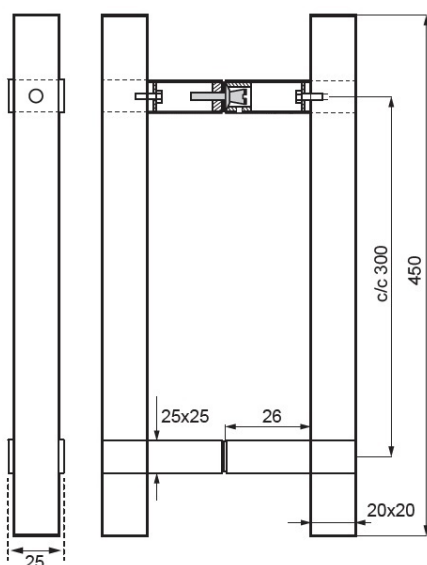

## Description:

Sauna Door Handle "Wisla", 20x20x450mm, cc300mm, Brushed SS304, 8-12mm Glass Thickness, Bore: ø10mm; Beech Wood -, Laquered

## Item number:

17.87.049-0

Units	Box	Carton	HS Code	Barcode
Set	1	20	8302415000	 5704866514248