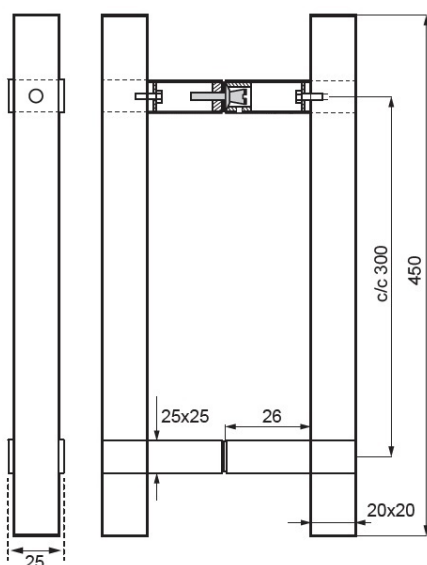

## Description:

Sauna Door Handle "Wisla", 20x20x450mm, cc300mm, Polished SS304, 8-12mm Glass Thickness, Bore:  $\varnothing$ 10mm; Beech Wood -, Laquered

## Item number:

17.87.048-0

Units	Box	Carton	HS Code	Barcode
Set	1	20	8302415000	 5704866514231